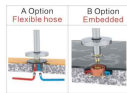

型号/Code: XTZ10102L5
Bath filler
浴缸龙头