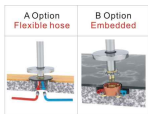

型号/Code: HS3801
Freestanding Shower+Thermostatic Shower Kit
独立式淋浴房+恒温淋浴组合