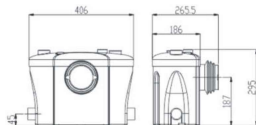

Watts (Consumption):	400W
Electrical Supply:	220-240/50Hz
Max Flow Rate:	145L/Min
Water Temperature:	1-75 °C (90°C in 4 hours without water thermal protection)
Horizontal Discharge:	80 Meters
Vertical Discharge:	8 Meters
Inlet Pipe:	1x100mm/3x40mm
Discharge Pipe:	23/28/32/44mm
IP Rating:	IPX4