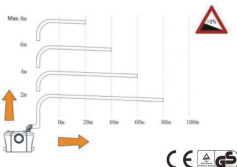

Watts (Consumption):	400W
Electrical Supply:	220-240/50Hz
Max Flow Rate:	145L/Min
Water Temperature:	1-75 °C (90°C in 4 hours without water thermal protection)
Horizontal Discharge:	80 Meters
Vertical Discharge:	8 Meters
Inlet Pipe:	1x100mm/3x40mm
Discharge Pipe:	23/28/32/44mm
IP Rating:	IPX4