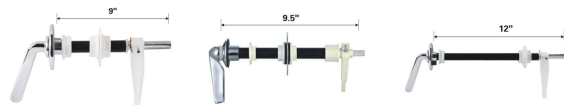

型号/Code: ME9101
4" Zinc Cistern Lever
4"水箱扳手

型号/Code: ME9102
4" Zinc Cistern Lever
4"水箱扳手