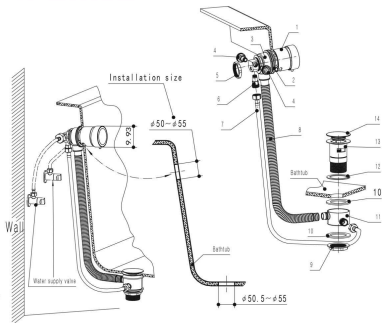

型号/Code : WE248U
Universal Bath Mixer Filler And Click
Waste Combination
通用型浴缸下水

HOMES®