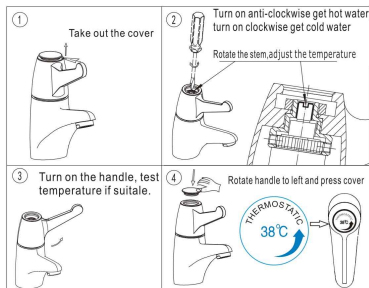

Installation Notice:

1. This product is thermostatic tap, only one temperature water out. It's setted 38°C in factory, any other temperature required, check below diagram to adjust. The tap is worked between water pressure 0.5 to 5 bar, water temperature 0-65°C.
2. Flush pipes to get rid of any debris blocked in pipes before installation.
3. After installation, turn all the joints to make sure they are firmly connected. Then turn water on and off repeatedly to ensure there are no leaks around the joints then the product can be used normally at this stage.

Note: Please follow below steps for adjust the water temperature.