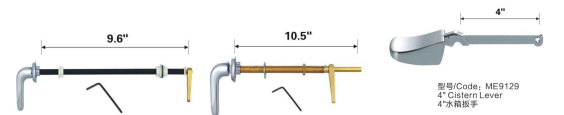

型号/Code: ME9119
4" Zinc Cistern Lever
4"水箱扳手