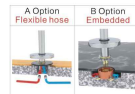

型号/Code: XTZ10305L5
Mono Basin Tap
低位面盆龙头