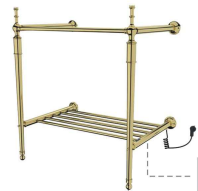

PID Controller