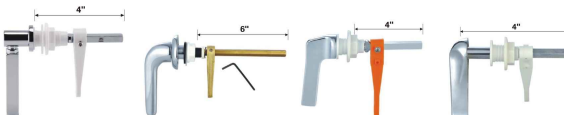

型号/Code: ME9103
9" Zinc Cistern Lever
9"水箱扳手