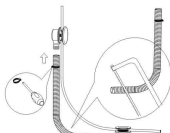

型号/Code: WE239
Bath Filler With Click Clack Waste
全铜浴缸出水粗弹跳排水