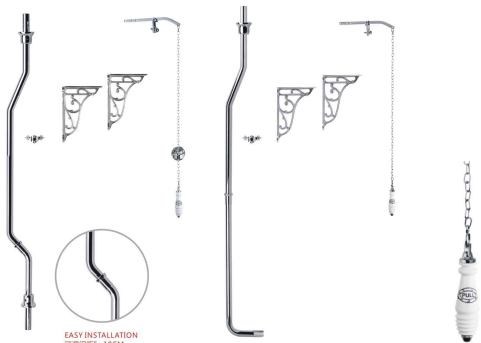

EASY INSTALLATION
可安装5-10CM

型号/Code: ME9602
Low lever flush pipe
低位马桶冲洗管

型号/Code: ME9703
Wall mounted pan
壁式墙排陶瓷马桶

型号/Code: ME9702F
Floor drain pan
英式地排陶瓷马桶