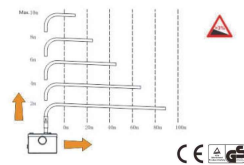

Watts (Consumption):	600W
Electrical Supply:	220-240V/50Hz
Max Flow Rate:	240L/Min
Water Temperature:	1-90 °C
Horizontal Discharge:	100 Meters
Vertical Discharge:	10 Meters
Inlet Pipe:	1x100mm / 2x40mm
Discharge Pipe:	40mm
IP Rating:	IPX4