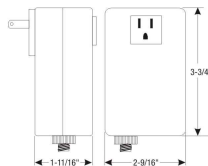

Air Switch Dimensions