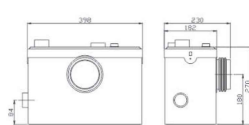

Watts (Consumption):	600W
Electrical Supply:	220-240V/50Hz
Max Flow Rate:	240L/Min
Water Temperature:	1-90 °C
Horizontal Discharge:	100 Meters
Vertical Discharge:	10 Meters
Inlet Pipe:	1x100mm / 2x40mm
Discharge Pipe:	40mm
IP Rating:	IPX4