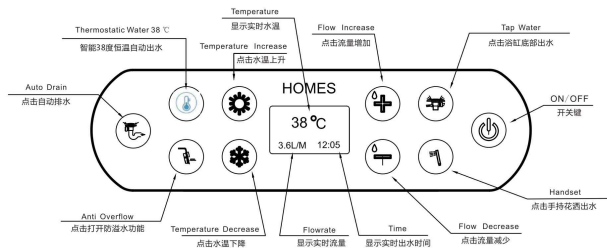

Professional Smart Drain

HOMES®