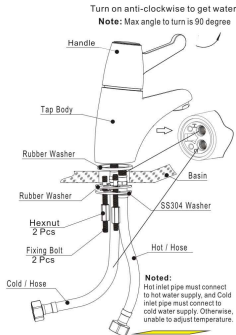

型号/Code : XTZ10306

恒温面盆龙头

Installation Notice:

1. This product is thermostatic tap, only one temperature water out. It's setted 38°C in factory, any other temperature required, check below diagram to adjust. The tap is worked between water pressure 0.5 to 5 bar, water temperature 0-65°C.
2. Flush pipes to get rid of any debris blocked in pipes before installation.
3. After installation, turn all the joints to make sure they are firmly connected. Then turn water on and off repeatedly to ensure there are no leaks around the joints then the product can be used normally at this stage.

Note: Please follow below steps for adjust the water temperature.

专利号/Patented: 201420335214.X

1. 左右转动手柄可调节温度
  Turn handle right or left to adjust temperature
2. 按下出水手柄出水
  Push handle for water
3. 打开盖子; 调节出水时间
  Move cover of handle to set time of flow

型号/Code : T.J202T

型号/Code : T.J113T

型号/Code : T.J111T