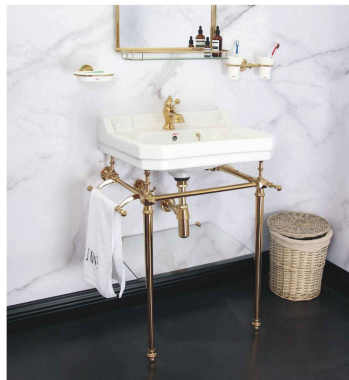

型号/Code: WE966
47CM Basin stand
47CM单台盆制支架