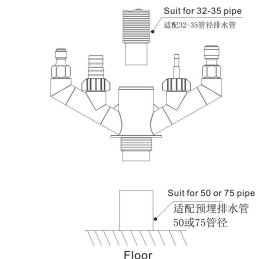

Six Connection Sizes

Four Installation Methods

INSTRUCTIONS

3. Use copper conductors only.

Air Switch Dimensions